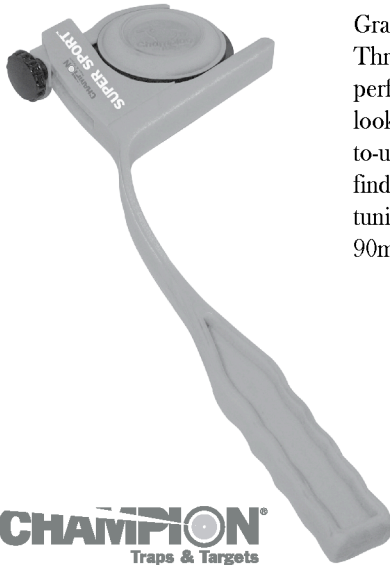

Super Sport Hand Thrower

Versatile and Portable

Grab onto the Super Sport Hand Thrower from Champion®. It's perfect for beginning target shooters looking for something easy and fun-to-use, or more seasoned shooters finding spur of the moment opportunities. Adjustable to throw 60mm, 90mm, or Standard 108mm clays.

Priced from:
\$0.00

Available at your local Champion Dealer

DEALER IMPRINT AREA

2 column newspaper

Versatile and Portable

Grab onto the Super Sport Hand Thrower from Champion®. It's perfect for beginning target shooters looking for something easy and fun-to-use, or more seasoned shooters finding spur of the moment opportunities. Adjustable to throw 60mm, 90mm, or Standard 108mm clays.

Priced from:
\$0.00

Available at your local Champion Dealer

DEALER IMPRINT AREA

1 column newspaper

Versatile and Portable

Grab onto the Super Sport Hand Thrower from Champion®. It's perfect for beginning target shooters looking for something easy and fun-to-use, or more seasoned shooters finding spur of the moment opportunities. Adjustable to throw 60mm, 90mm, or Standard 108mm clays.