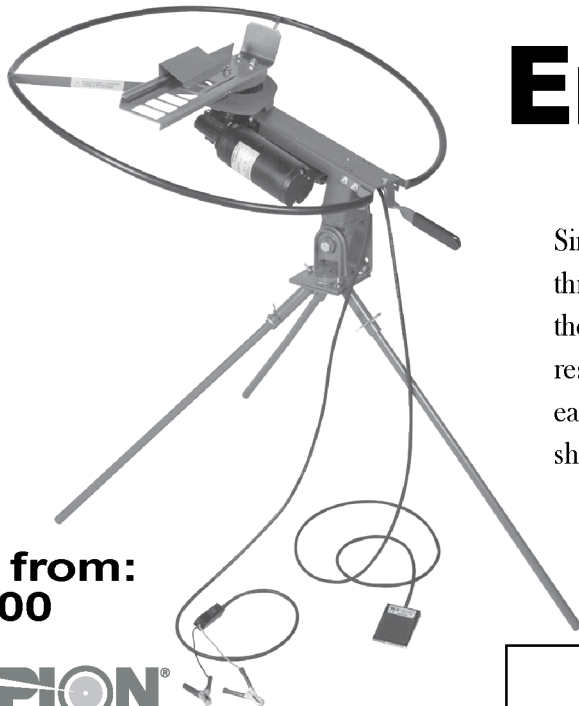

## Increase Your Shooting Enjoyment

Simply place the Champion® clay target on the throwing arm, push the release button and let the EasyBird™ Electric Handset trap do the rest. The throwing arm automatically resets after each throw, allowing you to concentrate on your shooting.

**Priced from:  
\$0.00**

**CHAMPION**  
Traps & Targets

Available at your local Champion Dealer

DEALER IMPRINT AREA

1 column newspaper

# Increase Your Shooting Enjoyment

**Priced from:  
\$0.00**

**CHAMPION**  
Traps & Targets

Simply place the Champion® clay target on the throwing arm, push the release button and let the EasyBird™ Electric Handset trap do the rest. The throwing arm automatically resets after each throw, allowing you to concentrate on your shooting.