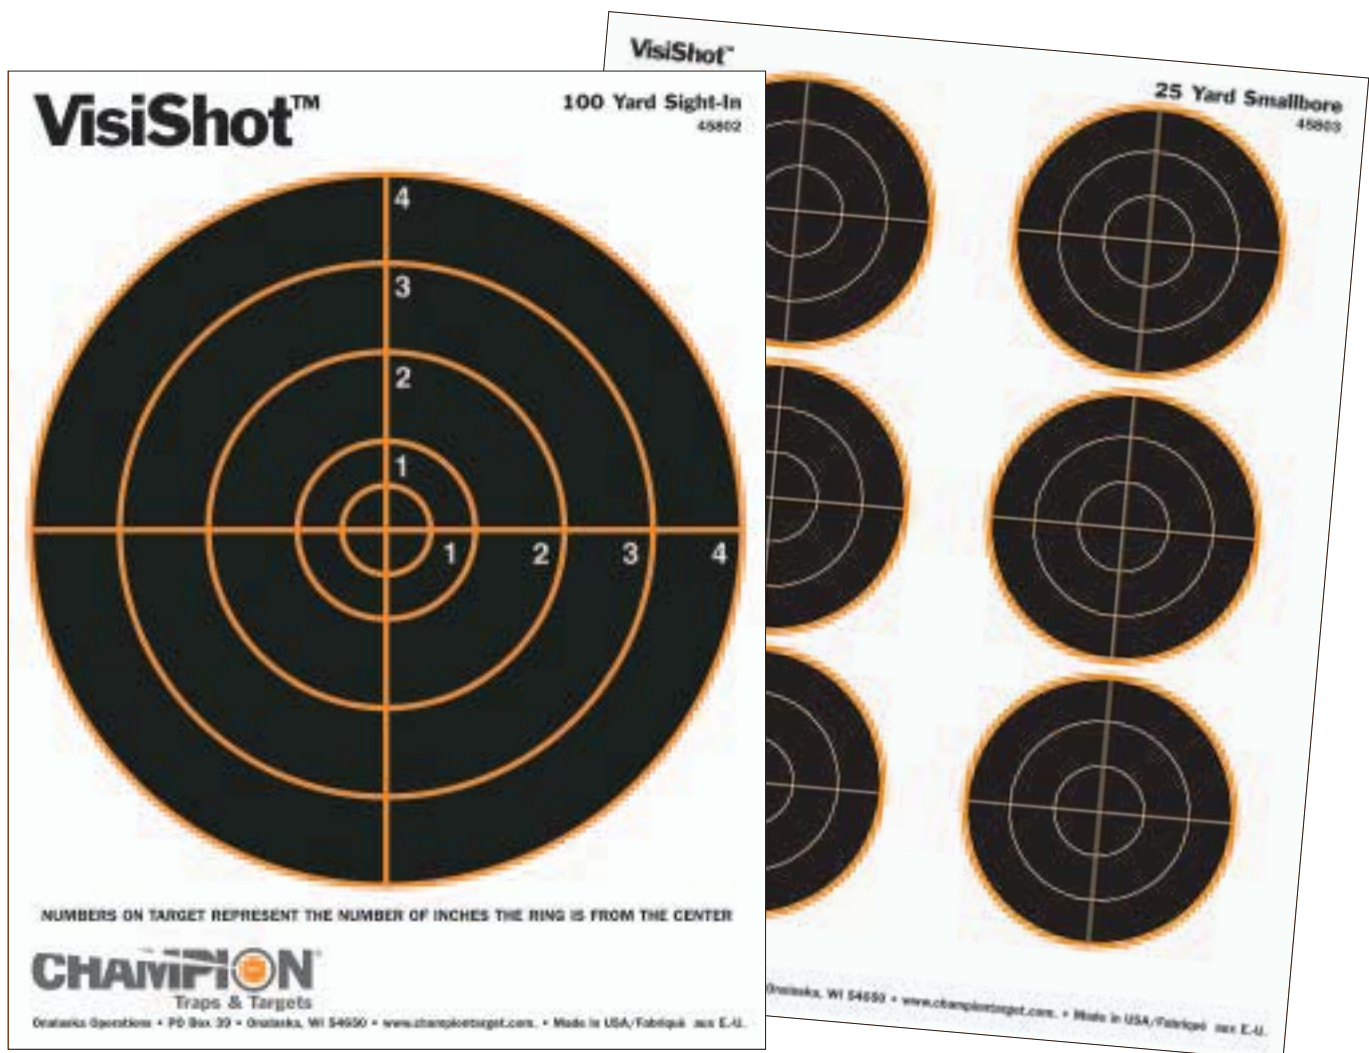

New Products from

IN-SIGHT TARGET

FEATURES & BENEFITS

- 3-D crosshair emulates scope sight—providing accurate sight-in tool
- Uniform 1/2-inch and 1-inch grid provides shot grouping guideline
- Shot log provides shooter with precise record of shooting session
- Available in 25, 50 and 100-yard configurations

All of the above part numbers include twelve targets per pack.

New Products from

TARGETS AND THROWERS

VisiShot™ Targets

FEATURES & BENEFITS

- See impact holes down range instantly
- Shots on paper produce bright orange circles
- Sight in your rifle quickly and effectively
- Eliminate need for spotting scope
- For use with small and large caliber firearms

PART NO.	UPC NO.	DESCRIPTION
45802	076683458025	VisiShot™ 8" Target
45803	076683458032	VisiShot™ 6-3" Target

New Products from

TARGETS AND THROWERS

Shoot-Thru .22 Diamond Target

Are you sick of having to walk down the plinking range during ceasefire to reset your targets? If so, try out the Shoot-Thru .22 long rifle Diamond Target. This target resets itself by swinging back into position after impact. With highly visible vibrant white targets and challenging see-thru diamond shapes, it is sure to provide hours of shooting fun. And with its corrosion resistant powder coating and .25" steel construction, durability is not a question.